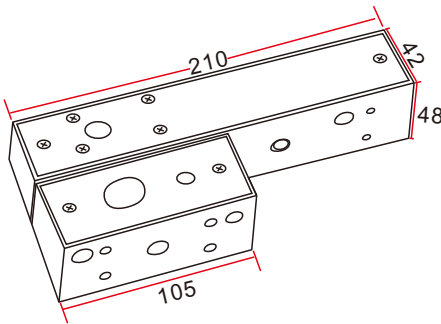

YLI ELECTRONIC

Aluminium Bracket for Narrow Door

Model:BBK-500

Specification

- Dimension: 210Lx42Wx48H(mm)
- Standard Structure: High Strength Aluminum, Sandblast Finished
- Suitable for Door: Inswing Door
- Opening Mode: 90 or 180 Degree Door
- Use with: YB-100/100S/100+
YB-100+LED/300/400/500
- Finished for Shell: Anodized aluminum
- Weight: 0.6kg

Dimension

Installation

Bracket Section View

Bracket Installation Diagram