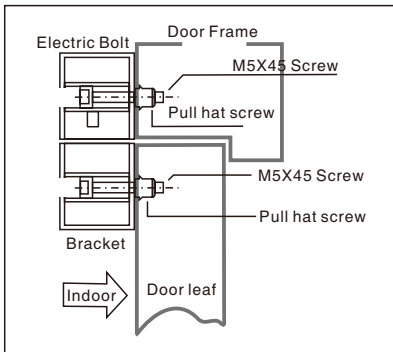

YLI ELECTRONIC

Aluminium Bracket for Narrow Door

Model:BBK-500

Specification

- Dimension: 210Lx42Wx48H(mm)
- Standard Structure: High Strength Aluminum, Sandblast Finished
- Suitable for Door: Inswing Door
- Opening Mode: 90 or 180 Degree Door
- Use with: YB-100/100S/100+
YB-100+LED/300/400/500
- Finished for Shell: Anodized aluminum
- Weight: 0.6kg

Dimension

Installation

Bracket Section View

Bracket Installation Diagram