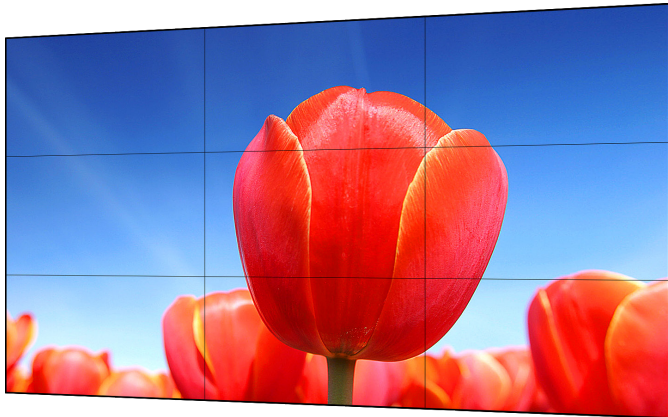

DHL460UCH-ES

46" FHD Video Wall Display Unit (Ultra Narrow Bezel 3.5mm)

Technical Specification

Model

Model	DHL460UCH-ES
-------	--------------

System

Diagonal	46"(16:9)
LCD Technology	PVA
Resolution	1920×1080 (FHD)
Bezel width	2.3mm(U/L), 1.2mm(R/B)
Backlight	Direct LED
Brightness/Luminance (Standard)	700 cd/m ²
Contrast	3500:1
Pixel Density	48dpi
Viewing Angle	H178°, V178°
Response time	8ms
Display Color	8bit(16.7M)
Color Temperature	10,000K
MTBF	50,000h

Video Signals

Video Input	CVBS(BNC)×2
PC Signal	VGA(D-Sub)×1

Features:

- Industrial level DID LCD panel, suitable for extensive 24/7 continuous works
- Ultra-narrow 3.5mm bezel-to bezel design(2.3mm bezel on the left and top sides and 1.2mm bezel on the right and bottom sides)
- High contrast and high brightness greatly enhance the video layering, and present the details of the video
- High fidelity digital processing, brilliant and vivid video
- Built-in 3D COMB filter and 3D Noise Reduction
- Abundant interfaces HDMI, DVI, VGA, BNC, support video loop
- Built-in picture splicing function
- Infrared, RS232 double mode, supporting remote PC control
- Fan smart detection, OSD prompt
- Brightness smart detection, power-saving
- Professional thermal design to extend equipment lifespan
- Built-in power, low energy consumption, ultra-quiet
- Fast stack installation, professional project design, supporting arc-shaped mounting
- Widely used in MCC(monitor command center), Dispatching Platform, Safe City