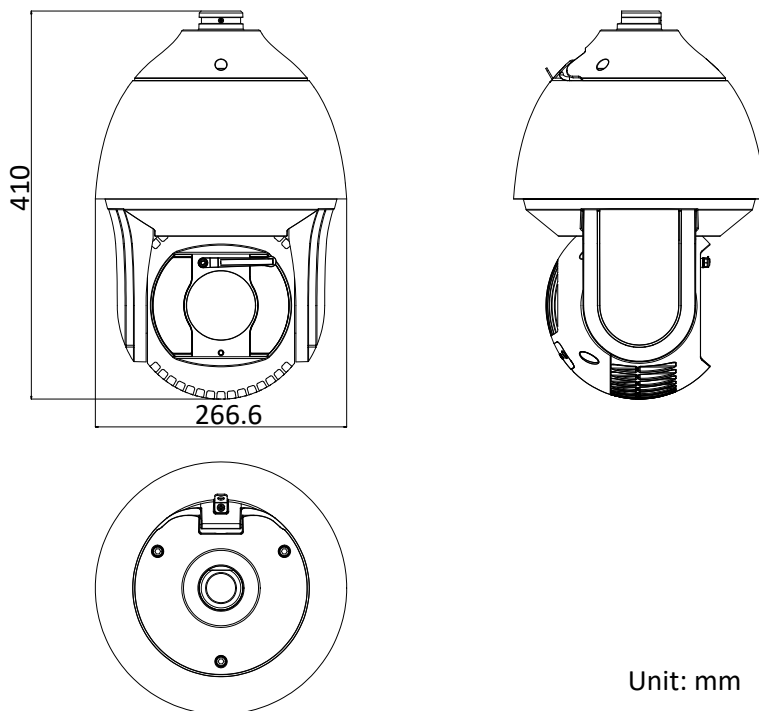

Dimensions	Φ 266.6 mm × 410 mm (Φ10.50" × 16.14")
Weight	Approx. 8 kg (17.64 lb)

DORI

The DORI (detect, observe, recognize, identify) distance gives the general idea of the camera ability to distinguish persons or objects within its field of view.

It is calculated based on the camera sensor specification and the criteria given by EN 62676-4: 2015.

DORI	Detect	Observe	Recognize	Identify
Definition	25 px/m	63 px/m	125 px/m	250 px/m
Distance (Tele)	1493.3 m (4899.4 ft)	592.6 m (1944.2 ft)	298.7 m (979.9 ft)	149.3 m (489.9 ft)

Order Model

DS-2DF8225IX-AEL (B), without wiper, 24 VAC & Hi-PoE

DS-2DF8225IX-AELW (B), with wiper, 24 VAC & Hi-PoE

Dimensions

Unit: mm

Accessory

Included:

Installation Adapter