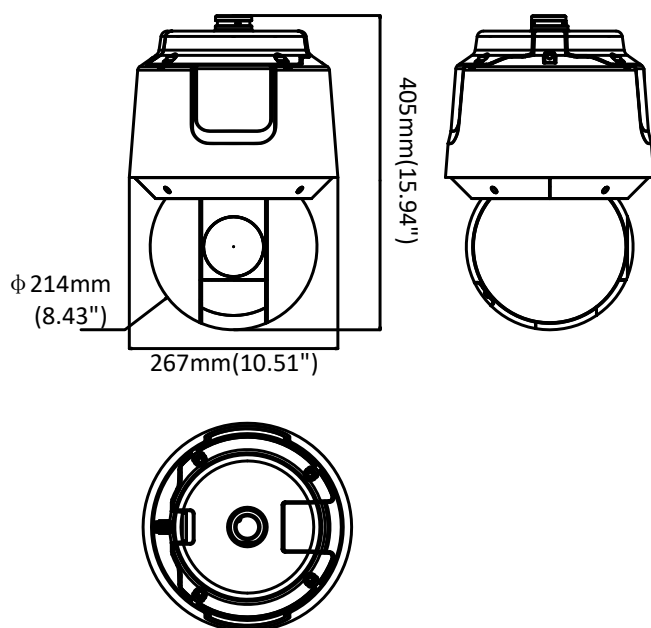

Protection Level	IP67 Standard, IK10, 6000V Lightning Protection, Surge Protection and Voltage Transient Protection
Installation	Variable installation methods optional, including ceiling mounting (default), in-ceiling mounting, junction box installation and wall mounting
Dimensions	Φ 267 mm × 405 mm (Φ 10.51" × 0.55")
Weight	Approx. 9.5 kg (20.94 lb)

DORI

The DORI (detect, observe, recognize, identify) distance gives the general idea of the camera ability to distinguish persons or objects within its field of view.

It is calculated based on the camera sensor specification and the criteria given by EN 62676-4: 2015.

DORI	Detect	Observe	Recognize	Identify
Definition	25 px/m	63 px/m	125 px/m	250 px/m
Distance (Tele)	3680.0 m (12073.5 ft)	1460.3 m (4791.1 ft)	736.0 m (2414.7 ft)	368.0 m (1207.3 ft)

Order Model

DS-2DF8A836IX-AEL (B), 24 VAC, Hi-PoE

DS-2DF8A836INX-AEL (B), 24 VAC, Hi-PoE

Dimension