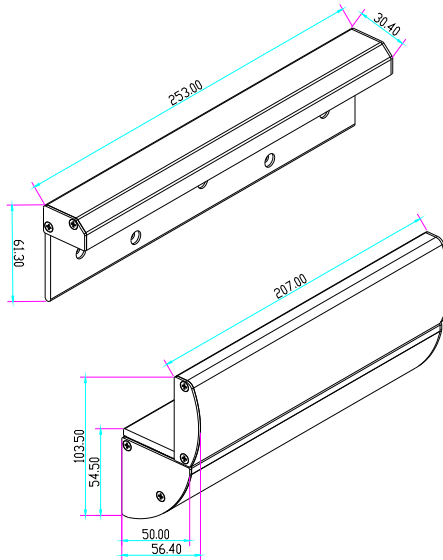

# NZLC Bracket for Inward Door

Model:MBK-280NZLC

## Specification

- Dimension: 253Lx30.4Wx61.3H(mm)
- Material: High Strength Aluminium,
- Sandblast Finished
- Suitable for: Inward Door
- Opening Mode: 90 Degree Door
- Use with: 280kgs Series Magnetic Lock
- Finished for Shell: Anodized Aluminium
- Weight: 0.75kg

## Dimension