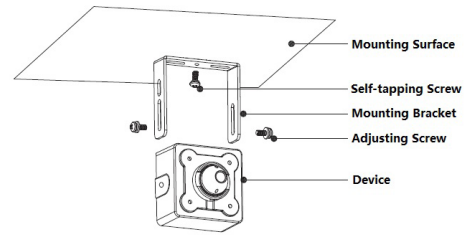

Construction

Casing	Metal
Dimensions	30mm×31mm×32.4mm(1.18"×1.22"×1.28")
Net Weight	0.40Kg (0.88lb)
Gross Weight	0.47Kg (1.03lb)

Ordering Information

Type	Part Number	Description
2MP Camera Lens Unit	IPC-HUM8231-L5	2MP Rectangular Pinhole Lens with 8 meters Cable
Accessories (Required)	DH-IPC-HUM8231P-E1	2MP Covert Pinhole Network Camera Main Box, PAL
	DH-IPC-HUM8231N-E1	2MP Covert Pinhole Network Camera Main Box, NTSC
	IPC-HUM8231P-E1	2MP Covert Pinhole Network Camera Main Box, PAL
	IPC-HUM8231N-E1	2MP Covert Pinhole Network Camera Main Box, NTSC
	DH-IPC-HUM8231P-E2	2x2MP Covert Pinhole Network Camera Main Box, PAL
	DH-IPC-HUM8231N-E2	2x2MP Covert Pinhole Network Camera Main Box, NTSC
	IPC-HUM8231P-E2	2x2MP Covert Pinhole Network Camera Main Box, PAL
	IPC-HUM8231N-E2	2x2MP Covert Pinhole Network Camera Main Box, NTSC

Link: http://www.dahuasecurity.com/products_category/2-megapixel-4271.html

Installation

Dimensions (mm/inch)