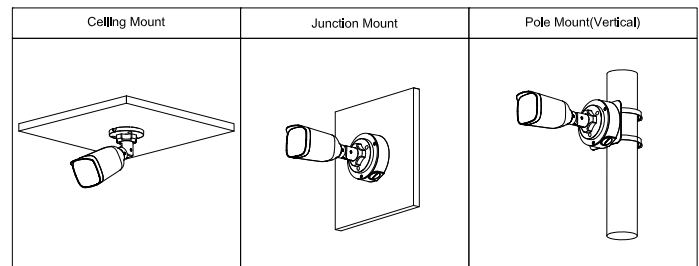

Power Consumption	< 7.5W (PoE)
Environment	
Operating Conditions	-30°C to +55°C (-22°F to +131°F) /less than≤95%
Storage Conditions	-40°C to +60°C (-40°F to +140°F)
Protection	IP67
Structure	
Casing	Metal + plastic
Dimensions	243.5 mm × Φ90.7 mm (9.6" × Φ3.6")
Net Weight	0.44 kg (1.0 lb)
Gross Weight	0.69 kg (1.5 lb)

Ordering Information

Type	Part Number	Description
4MP Camera	DH-IPC-HFW1431T1P-ZS-S4	4MP Entry IR Vari-focal Bullet Netwok Camera,PAL
	DH-IPC-HFW1431T1N-ZS-S4	4MP Entry IR Vari-focal Bullet Netwok Camera,NTSC
Accessories (optional)	PFA130-E	Junction Box
	PFA135	Junction Box
	PFA152-E	Pole mount
	PFM321D	12V DC 1A Power adapter
	LR1002-1ET/1EC	Single-port long reach ethernet Over coax extender
	PFM900-E	Integrated mount tester
	PFM114	TLC SD card

Accessories

Optional: