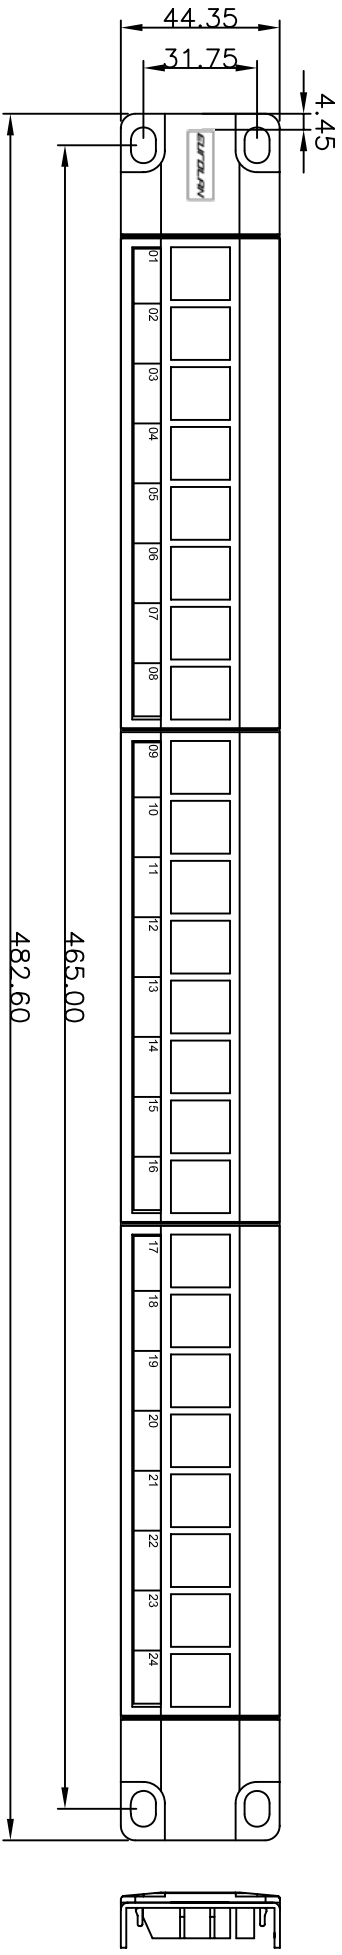

REVISIONS				
ZONE	REV	DESCRIPTION	DATE	DRAWN

NOTE:

- MATERIAL: ① Panel: SPCC (t=1.50mm),
② Bezel: ABC 94V-0
- PACKAGING: 1 PC/bag/Eurolan box
Eurolan box size: 506X76X58 mm
15 pcs Eurolan box/Eurolan carton
Eurolan carton size: 515X394X230 mm

UNLESS OTHERWISE SPECIFIED:		PROJECT ID		TITLE	
INCH	TOLERANCES	27B-00-24BL		EUROLAN	
.XX ± .016	.XX ± .02	FILE	DATE	SIZE	DRAWING NUMBER
.XXX ± .004	.X ± .1	DRAWN		A4	
	.X ± .5	CHECK		SCALE	PART NUMBER
		APPROVED		UNIT	SHEET
				MM	1 OF 1
SURFACE FINISH		Winnie		PATCH PANEL 24P SNAP-IN	