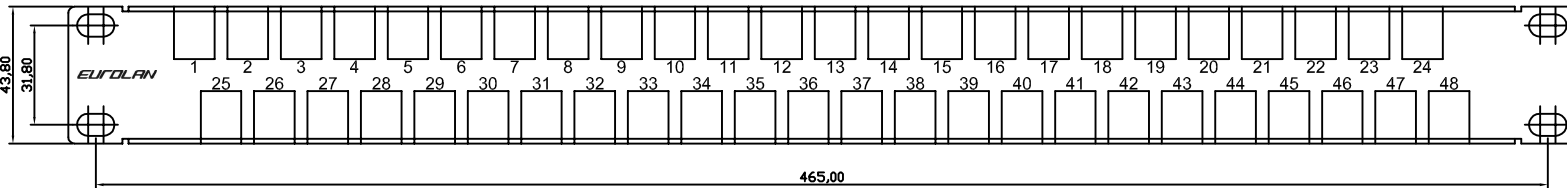

4

3

2

1

REVISIONS				
ZONE	REV	DESCRIPTION	DATE	DRAWN

PACKAGING:
 1pc / Eurolan box
 10pcs / Eurolan carton
 Eurolan carton size: 520x395x320(mm)

UNLESS OTHERWISE SPECIFIED: TOLERANCES			PROJECT ID 27B-00-48BL	
INCH	MM	ANGULAR	FILE	DATE
.X ± .016	.X ± 0.2	X ± 1°		
.XX ± .008	.XX ± 0.1	.X ± .5°		
.XXX ± .004				
MATERIAL	DRAWN			
SURFACE	CHECK			
FINISH	APPROVED			

EUROLAN				
TITLE Snap-in Patch Panel 48 Port				
SIZE	DRAWING NUMBER	PART NUMBER	REV	
SCALE	1 : 1	UNIT	mm	SHEET