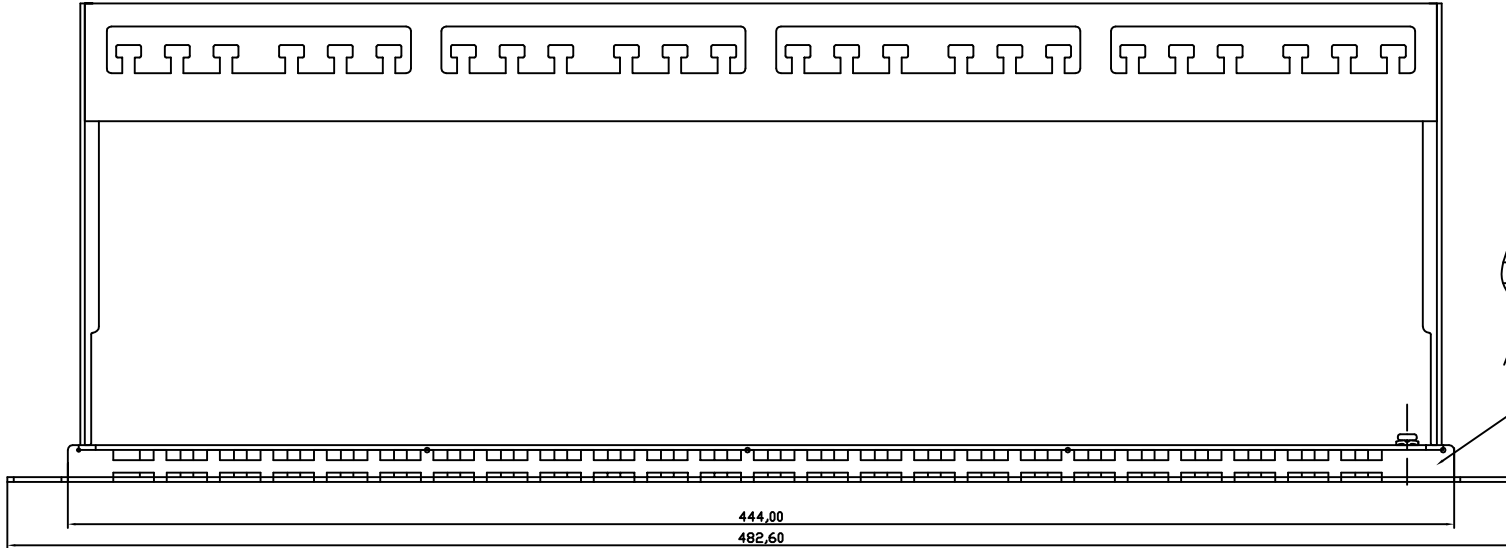

4

3

2

1

REVISIONS				
ZONE	REV	DESCRIPTION	DATE	DRAWN

PACKAGING:
 1pc / Eurolan box
 10pcs / Eurolan carton
 Eurolan carton size: 520x395x320(mm)

UNLESS OTHERWISE SPECIFIED: TOLERANCES			PROJECT ID 27B-00-48BL	
INCH	MM	ANGULAR	FILE	DATE
.X ± .016	.X ± 0.2	X ± 1°		
.XX ± .008	.XX ± 0.1	.X ± .5°		
.XXX ± .004				
MATERIAL	DRAWN			
SURFACE	CHECK			
FINISH	APPROVED			

EUROLAN				
TITLE Snap-in Patch Panel 48 Port				
SIZE	DRAWING NUMBER	PART NUMBER	REV	
SCALE	1 : 1	UNIT	mm	SHEET