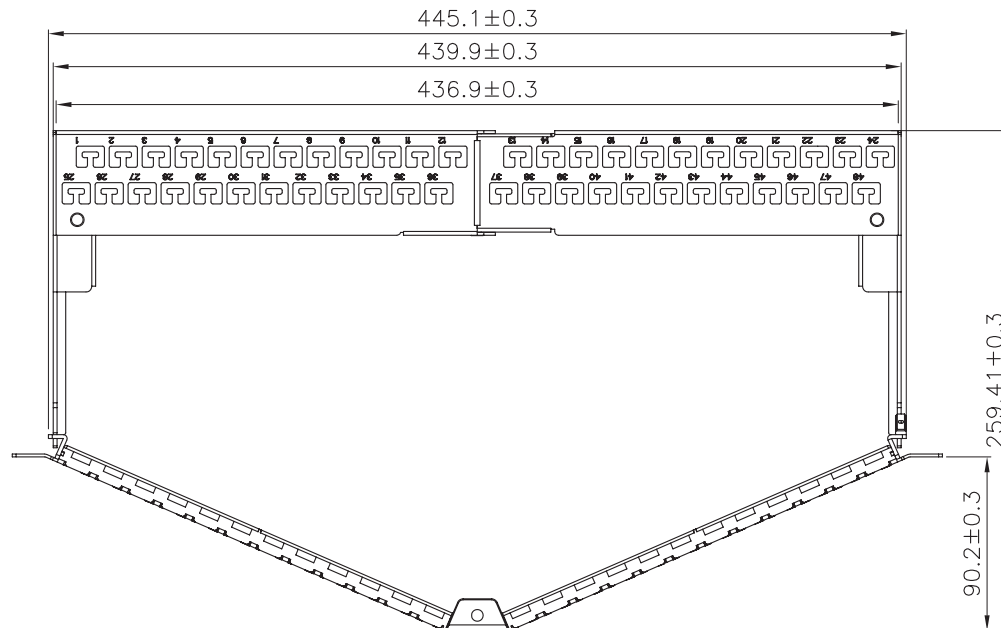

SCALE 1/4

Specification :

Material :

1. Support Bar : SPCC, 1.5mm thickness with Black(RAL 9005) color painted.
2. Right Front Panel : SPCC, 1.5mm thickness with Black(RAL 9005) color painted.
3. Rear Panel: SPCC, 1.5mm thickness with Nickel plated.
4. Middle-sheet : SPCC, 1.5mm thickness with Black(RAL 9005) color painted.
5. Left Front Panel : SPCC, 1.5mm thickness with Black(RAL 9005) color painted
6. Ground Wire : 16 AWG Wire, with Green/Yellow striped color, length 200 cm.

GENERAL TOLERANCE OF DIMENSIONS X.XXX ±0.005 X.XX ±0.05 X.X ±0.1	DRAWING	15.APR.2016	WZJ	
	CHECK	15.APR.2016	DAY	
	APPROVAL	15.APR.2016	JAIMY	27A-00-48-01BL ITEM NO.: AIDCB4812130201
		DATE	NAME	
SCALE	1/4 (A4)	UNIT	mm	DES.: 48 Port w/ Fold Support Bar,FTP Type,BK
	DRAWING NO.		AIDCB4812130201 HVKJF48-BK(SA1)	
	DRAWING CLASSIFICATION		S	SHEET 1 OF 1