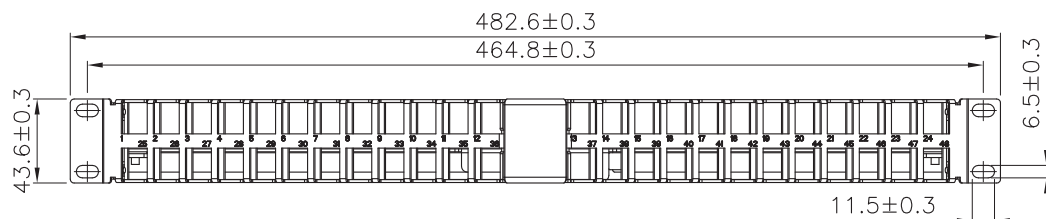

SCALE 1/4

Specification :

Material :

1. Support Bar : SPCC, 1.5mm thickness with Black(RAL 9005) color painted.
2. Right Front Panel : SPCC, 1.5mm thickness with Black(RAL 9005) color painted.
3. Rear Panel: SPCC, 1.5mm thickness with Nickel plated.
4. Middle-sheet : SPCC, 1.5mm thickness with Black(RAL 9005) color painted.
5. Left Front Panel : SPCC, 1.5mm thickness with Black(RAL 9005) color painted
6. Ground Wire : 16 AWG Wire, with Green/Yellow striped color, length 200 cm.

GENERAL TOLERANCE OF DIMENSIONS X.XXX ±0.005 X.XX ±0.05 X.X ±0.1	DRAWING	15.APR.2016	WZJ	
	CHECK	15.APR.2016	DAY	
	APPROVAL	15.APR.2016	JAIMY	27A-00-48-01BL ITEM NO.: AIDCB4812130201
		DATE	NAME	
SCALE	1/4 (A4)	UNIT	mm	DES.: 48 Port w/ Fold Support Bar,FTP Type,BK
	DRAWING NO.		AIDCB4812130201 HVKJF48-BK(SA1)	
	DRAWING CLASSIFICATION		S	SHEET 1 OF 1