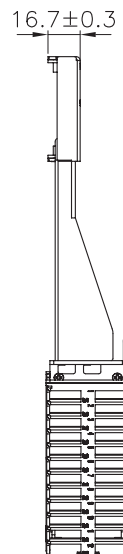

SCALE 1/4

Specification :

Material :

1. Support Bar : SPCC, 1.5mm thickness with Black(RAL 9005) color painted.
2. Right Front Panel : SPCC, 1.5mm thickness with Black(RAL 9005) color painted.
3. Rear Panel: SPCC, 1.5mm thickness with Nickel plated.
4. Middle-sheet : SPCC, 1.5mm thickness with Black(RAL 9005) color painted.
5. Left Front Panel : SPCC, 1.5mm thickness with Black(RAL 9005) color painted
6. Ground Wire : 16 AWG Wire, with Green/Yellow striped color, length 200 cm.

GENERAL TOLERANCE OF DIMENSIONS X.XXX ±0.005 X.XX ±0.05 X.X ±0.1	DRAWING	15.APR.2016	WZJ	
	CHECK	15.APR.2016	DAY	
	APPROVAL	15.APR.2016	JAIMY	27A-00-48-01BL ITEM NO.: AIDCB4812130201
		DATE	NAME	
SCALE	1/4 (A4)	UNIT	mm	DES.: 48 Port w/ Fold Support Bar,FTP Type,BK
	DRAWING NO.		AIDCB4812130201 HVKJF48-BK(SA1)	
	DRAWING CLASSIFICATION		S	SHEET 1 OF 1