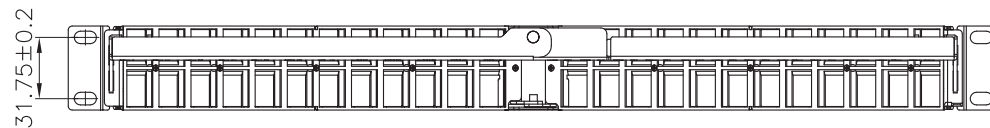

SCALE 1/4

Specification :

Material :

1. Support Bar : SPCC, 1.5mm thickness with Black(RAL 9005) color painted.
2. Right Front Panel : SPCC, 1.5mm thickness with Black(RAL 9005) color painted.
3. Rear Panel: SPCC, 1.5mm thickness with Nickel plated.
4. Middle-sheet : SPCC, 1.5mm thickness with Black(RAL 9005) color painted.
5. Left Front Panel : SPCC, 1.5mm thickness with Black(RAL 9005) color painted
6. Ground Wire : 16 AWG Wire, with Green/Yellow striped color, length 200 cm.

GENERAL TOLERANCE OF DIMENSIONS X.XXX ±0.005 X.XX ±0.05 X.X ±0.1	DRAWING	15.APR.2016	WZJ	
	CHECK	15.APR.2016	DAY	
	APPROVAL	15.APR.2016	JAIMY	27A-00-48-01BL ITEM NO.: AIDCB4812130201
		DATE	NAME	
SCALE	1/4 (A4)	UNIT	mm	DES.: 48 Port w/ Fold Support Bar,FTP Type,BK
	DRAWING NO.		AIDCB4812130201 HVKJF48-BK(SA1)	
	DRAWING CLASSIFICATION		S	SHEET 1 OF 1