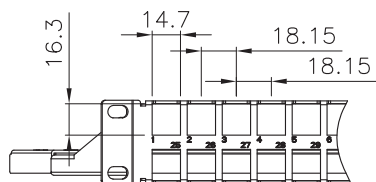

SCALE 1/4

Specification :

Material :

1. Support Bar : SPCC, 1.5mm thickness with Black(RAL 9005) color painted.
2. Right Front Panel : SPCC, 1.5mm thickness with Black(RAL 9005) color painted.
3. Rear Panel: SPCC, 1.5mm thickness with Nickel plated.
4. Middle-sheet : SPCC, 1.5mm thickness with Black(RAL 9005) color painted.
5. Left Front Panel : SPCC, 1.5mm thickness with Black(RAL 9005) color painted
6. Ground Wire : 16 AWG Wire, with Green/Yellow striped color, length 200 cm.

GENERAL TOLERANCE OF DIMENSIONS X.XXX ±0.005 X.XX ±0.05 X.X ±0.1	DRAWING	15.APR.2016	WZJ	
	CHECK	15.APR.2016	DAY	
	APPROVAL	15.APR.2016	JAIMY	27A-00-48-01BL ITEM NO.: AIDCB4812130201
		DATE	NAME	
SCALE	1/4 (A4)	UNIT	mm	DES.: 48 Port w/ Fold Support Bar,FTP Type,BK
	DRAWING NO.		AIDCB4812130201 HVKJF48-BK(SA1)	
	DRAWING CLASSIFICATION		S	SHEET 1 OF 1