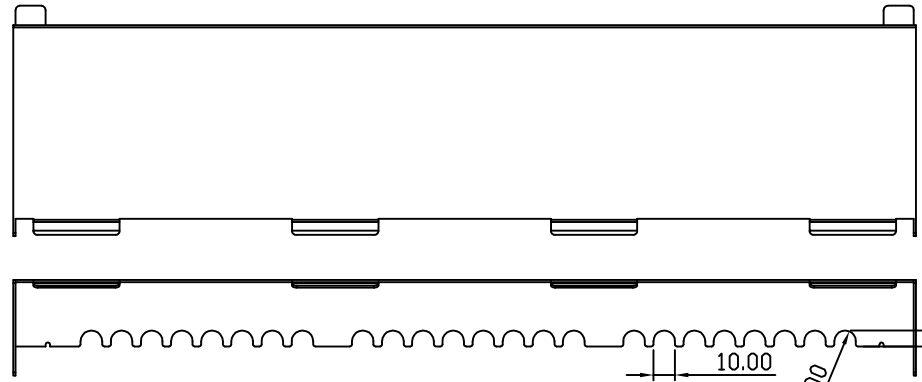

4

3

2

1

REVISIONS				
ZONE	REV	DESCRIPTION	DATE	DRAWN

PANEL COVER

FONT: ARIAL
HEIGHT: 4mm (WHITE)

FONT: ARIAL
HEIGHT: 3.5mm (WHITE)

PACKAGING:
 1pc / Eurolan box
 10pcs / Eurolan carton
 Eurolan carton size: 520x395x320(mm)

UNLESS OTHERWISE SPECIFIED: TOLERANCES INCH MM ANGULAR .X ± .016 .X ± 0.2 X ± 1° .XX ± .008 .XX ± 0.1 .X ± .5° .XXX ± .004	PROJECT ID						
	27B-F6-24BL						
	MATERIAL	FILE	DATE	TITLE			
	SURFACE	DRAWN		Cat6 Tray Panel 24 Port			
FINISH	CHECK		SIZE	DRAWING NUMBER	PART NUMBER	REV	
	APPROVED		SCALE	1 : 1	UNIT	mm	SHEET