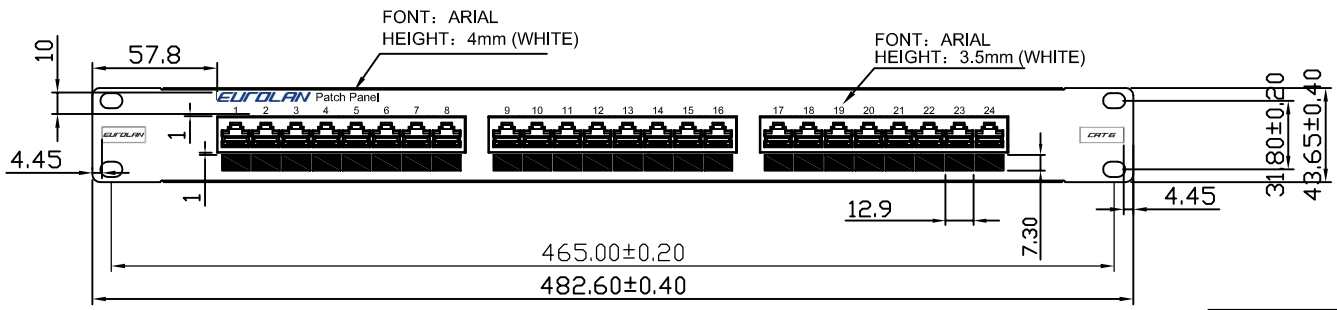

4

3

2

1

REVISIONS				
ZONE	REV	DESCRIPTION	DATE	DRAWN

PANEL COVER

FONT: ARIAL
HEIGHT: 4mm (WHITE)

FONT: ARIAL
HEIGHT: 3.5mm (WHITE)

PACKAGING:
 1pc / Eurolan box
 10pcs / Eurolan carton
 Eurolan carton size: 520x395x320(mm)

UNLESS OTHERWISE SPECIFIED: TOLERANCES INCH MM ANGULAR .X ± .016 .X ± 0.2 X ± 1° .XX ± .008 .XX ± 0.1 .X ± .5° .XXX ± .004	PROJECT ID						
	27B-F6-24BL						
	MATERIAL	FILE	DATE	TITLE			
	SURFACE	DRAWN		Cat6 Tray Panel 24 Port			
FINISH	CHECK		SIZE	DRAWING NUMBER	PART NUMBER	REV	
	APPROVED		SCALE	1 : 1	UNIT	mm	SHEET