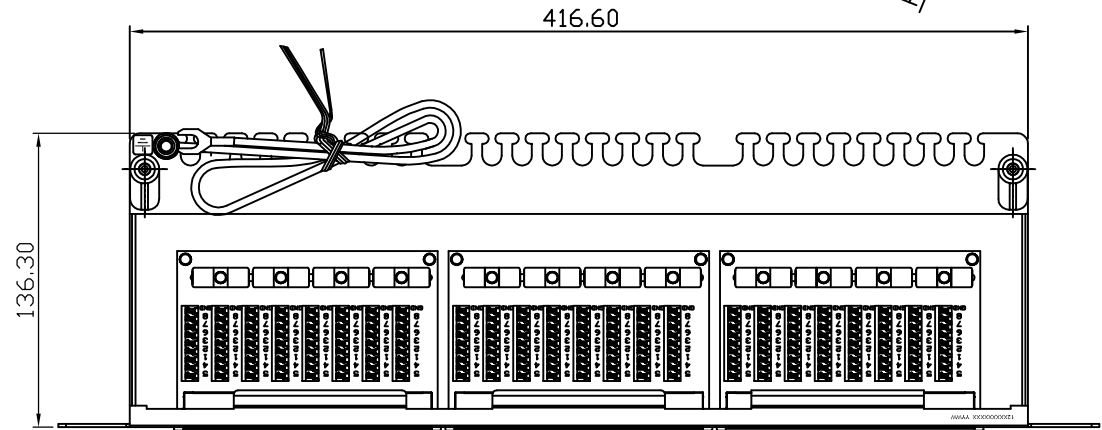

4

3

2

1

REVISIONS				
ZONE	REV	DESCRIPTION	DATE	DRAWN

PANEL COVER

FONT: ARIAL
HEIGHT: 4mm (WHITE)

FONT: ARIAL
HEIGHT: 3.5mm (WHITE)

PACKAGING:
 1pc / Eurolan box
 10pcs / Eurolan carton
 Eurolan carton size: 520x395x320(mm)

UNLESS OTHERWISE SPECIFIED: TOLERANCES INCH MM ANGULAR .X ± .016 .X ± 0.2 X ± 1° .XX ± .008 .XX ± 0.1 .X ± .5° .XXX ± .004	PROJECT ID						
	27B-F6-24BL						
	MATERIAL	FILE	DATE	TITLE			
	SURFACE	DRAWN		Cat6 Tray Panel 24 Port			
FINISH	CHECK		SIZE	DRAWING NUMBER	PART NUMBER	REV	
	APPROVED		SCALE	1 : 1	UNIT	mm	SHEET