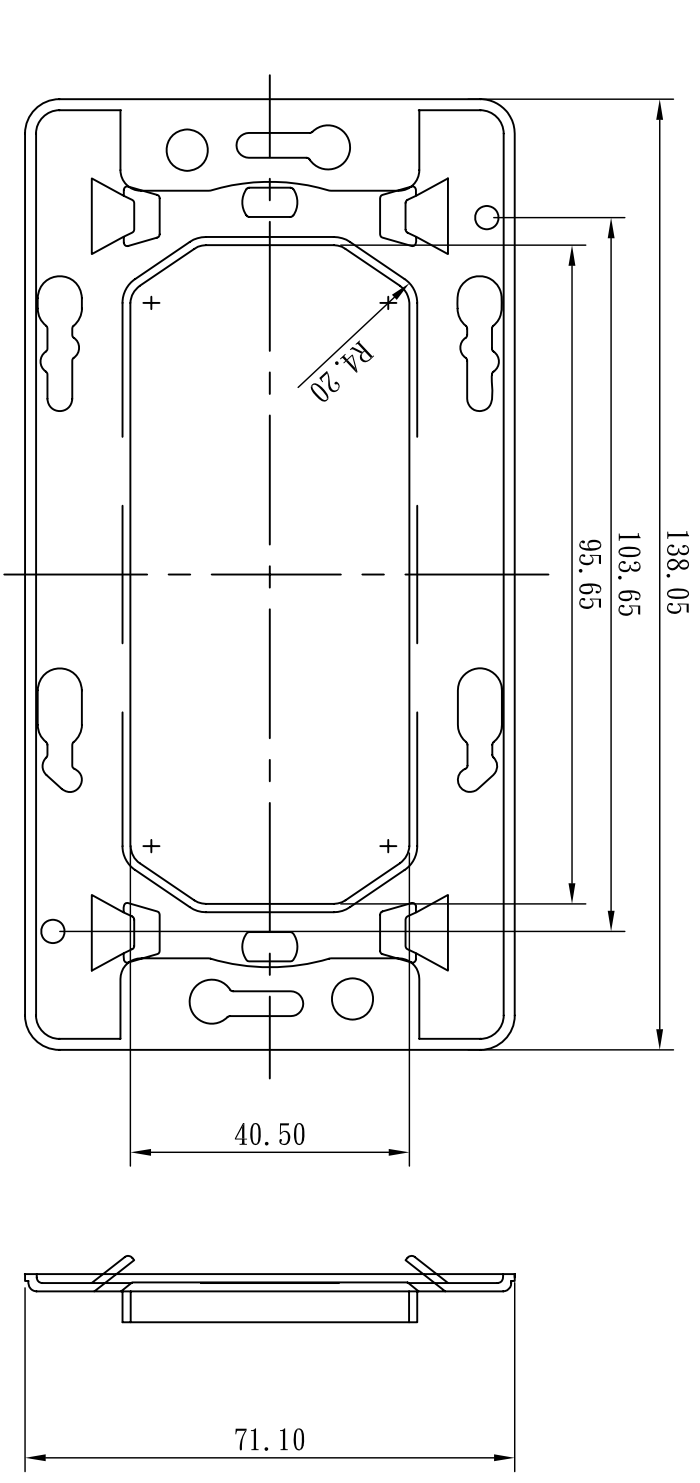

REVISIONS			
ZONE	REV	DESCRIPTION	DATE
	A		

NOTE:

1. PACKAGING: 1 PC/bag, 25 PCS/Eurobran box
Eurobran box size: 225X180X100 mm
12 PCS Eurobran box/Eurobran carton
Eurobran carton size: 561X418X243 mm

UNLESS OTHERWISE SPECIFIED:		PROJECT ID	
TOLERANCES		16S-00-04WT	
INCH	MM	FILE	DATE
.XX ± .016	.XX ± 0.2		
.XXX ± .004	.XX ± 0.1		
ANGULAR		TITLE	
X ± 1°		4P Bracket	
X ± .5°			
SURFACE		DRAWN	Winnie
CHECK		APPROVED	
FINISH		SCALE	1 : 1
SIZE		DRAWING NUMBER	PART NUMBER
A4			
UNIT		MM	SHEET
1 : 1			1 OF 1
REV		A	